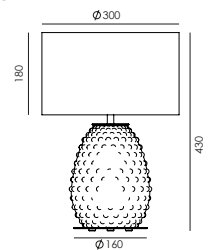

FINISHES

Metal: Matt Black / Matt White
Matte Brass / Shiny Gold
Chrome / Satin Nickel

Glass (Hand painted):
See colour palette

MATERIALS
Metal / Acrylic

IMAGE SHADE 801011/30
Not included

DIMMABLE OPTION
B211 11W (Dimmable) + Dimmer
(ask for extra cost)

SPECIFICATIONS (UE)
E27 Max. 15W (not included)
220-240 V, 50/60 Hz

IP20

ENERGY LABEL
E

TEC A